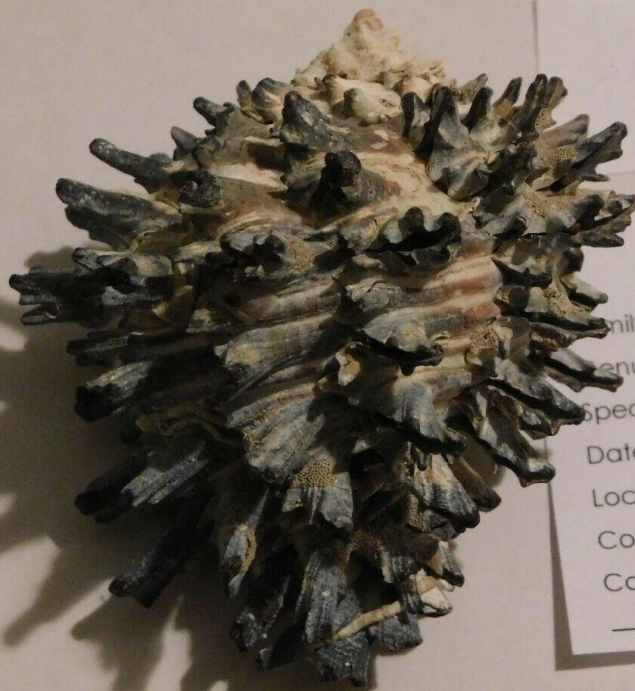

Murixanthus radix Panama data 68mm

6.5 \$, Mar 2019

97

68 MM

Family: _____
Genus: *Muricanthus*
Species: *radix* (Gmelin, 1791)
Date: 1/4/01 Author: _____
Location: Gobernadora Is. Panama
Collector: _____
Comments: Keen P523 #1003